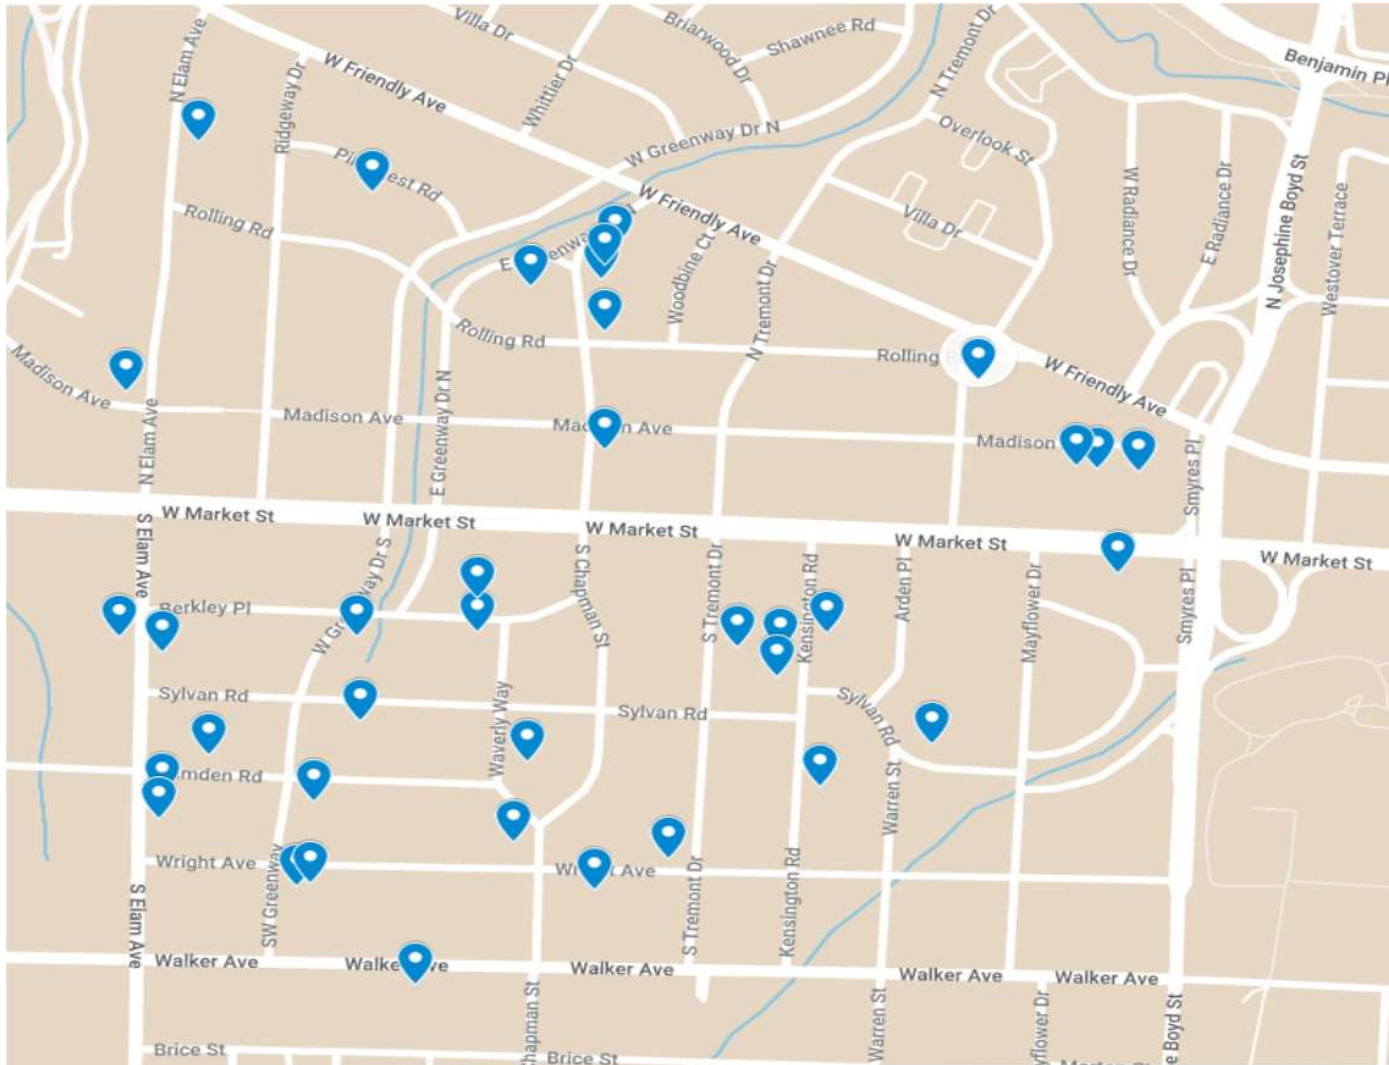

Annual Sunset Hills Neighborhood Yard Sale!

Sat May 4th, 8am til noon
30+ locations- visit them all!

- 403 S Elam Ave
- 2417 Berkley Place
- 308 N Chapman Street
- 1710 Sylvan Rd
- 204 Overlook Street
- 2135 Wright Ave
- 407 S. Elam Ave
- 300 North Chapman St.
- 306 N Elam Ave
- 1705 Madison Avenue
- 1705 West Market Street
- 2508 Camden Road
- 2413 Sylvan Road
- 2133 Wright Ave
- 2013 Wright Ave
- 224 South Tremont Dr
- 114 Kensington Rd
- 402 E Greenway N
- 111 South Tremont Drive
- 213 Kensington Rd
- 202 S Elam Avenue
- 400 E Greenway Dr N
- 118 Kensington Rd.
- 1709 Madison Aave
- 201 N Elam Avenue
- 307 Waverly Way
- 2209 Pinecrest
- 205 S. Elam Ave
- 200 Waverly WayA
- 2425 Camden Rd
- 320 S Chapman St
- 1911 Madison Ave
- 1711 Madison Ave.
- 113 Kensington Rd
- 2015 Walker Ave
- 2308 Berkley Pl
- 324 E Greenway Dr N